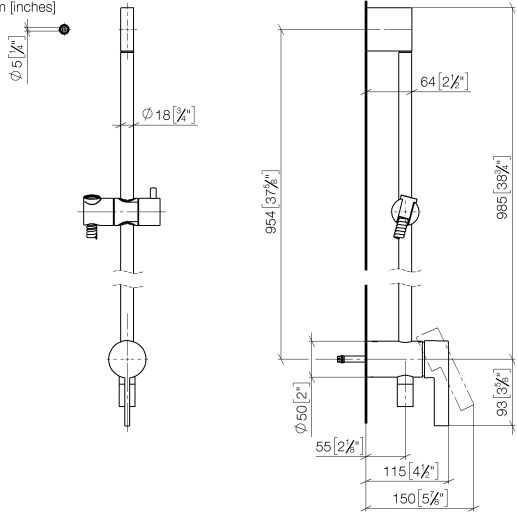

**Concealed single-lever mixer with integrated shower connection with shower set without hand shower - Chrome**

IMO

36 111 970

- metal shower hose 1750mm with integrated anti-twist protection
- slide bar
- Pipe diameter 18 mm

**Required miscellaneous**

- Concealed wall mounting -** 35 050 970 90
- max. recess depth 105 mm
  - min. recess depth 80 mm

Concealed single-lever mixer with integrated shower connection with shower set without hand shower - Chrome

IMO

36 111 970

mm [Inches]

Certificates

Belgaqua\_21-025- WRAS\_2011027. LGA\_29928.  
27\_1.

36 111 970

### Spare parts list

No.	Item Number	Name	Quantity used	Delivery time
1	05 17 20 726 02 90	fixing set	1	2
2	09 31 11 049 90	pin	2	2
3	04 31 11 113 00 90	pin	2	2
4	08 17 97 054-00	holder	1	10
5	90 28 22 782 00-00	pipe	1	10
6	28 322 970-00	Metal shower hose 1/2" x 3/8" x 1750 mm - Chrome	1	2
7	12 580 970-00	Slide unit - Chrome	1	10
8	90 19 97 002 00-00	connection	1	10
9	90 14 20 026 00 90	seal	1	2