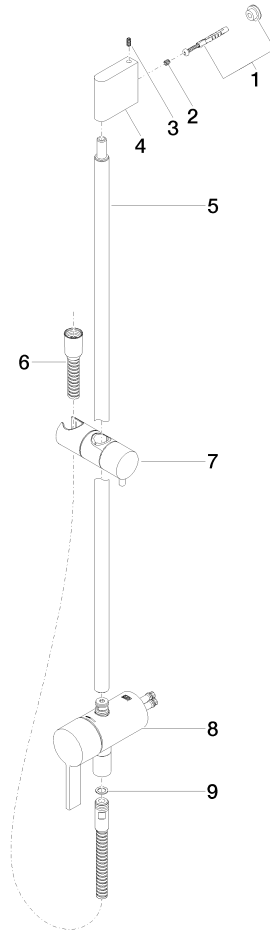

**Concealed single-lever mixer with integrated shower connection with shower set without hand shower - Chrome**

IMO

36 111 970

- metal shower hose 1750mm with integrated anti-twist protection
- slide bar
- Pipe diameter 18 mm

**Required miscellaneous**

- Concealed wall mounting -** 35 050 970 90
- max. recess depth 105 mm
  - min. recess depth 80 mm

Concealed single-lever mixer with integrated shower connection with shower set without hand shower - Chrome

IMO

36 111 970

mm [Inches]

Certificates

Belgaqua\_21-025- WRAS\_2011027. LGA\_29928.  
27\_1.

36 111 970

### Spare parts list

No.	Item Number	Name	Quantity used	Delivery time
1	05 17 20 726 02 90	fixing set	1	2
2	09 31 11 049 90	pin	2	2
3	04 31 11 113 00 90	pin	2	2
4	08 17 97 054-00	holder	1	10
5	90 28 22 782 00-00	pipe	1	10
6	28 322 970-00	Metal shower hose 1/2" x 3/8" x 1750 mm - Chrome	1	2
7	12 580 970-00	Slide unit - Chrome	1	10
8	90 19 97 002 00-00	connection	1	10
9	90 14 20 026 00 90	seal	1	2